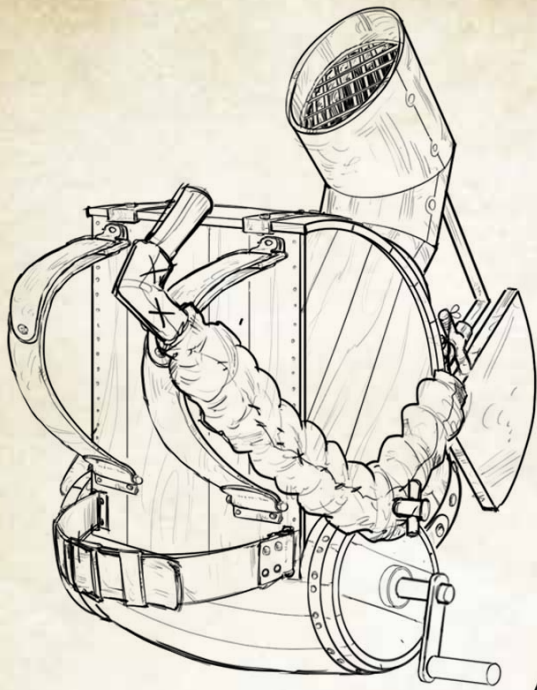

and valuable MS. in Europe. and to transact with him for the price of it

Alcune invenzioni di Leo

Botte

Delta piano

Rullotta

APERTURE

APERTURE

Carrozza
corazzata

Turbina portatile

"Crea rumori"

FIRENZE

1468

COURTYARD OF
VERROCCHIO'S
WORKSHOP

INT. PORCH OF VERROCCHIO'S
WORKSHOP

PORCH

VENEZIA