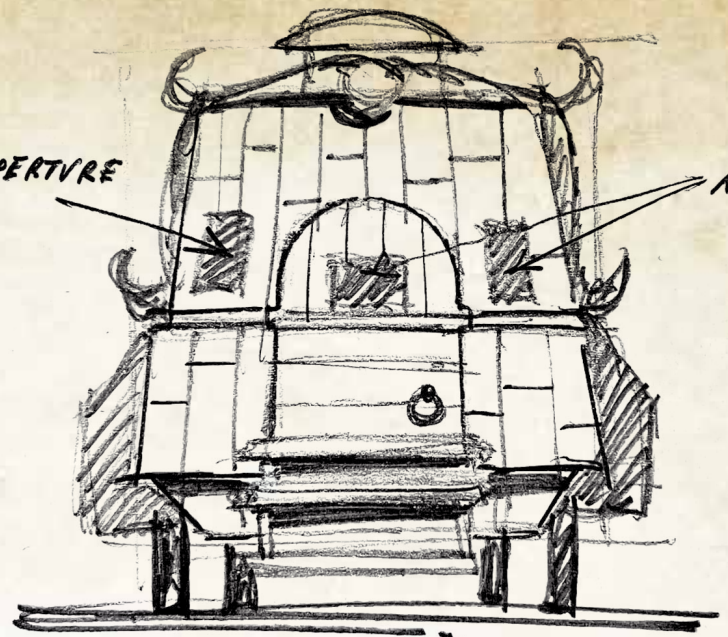

and valuable MS. in Europe. and to transact with him for the price of it

Alcune invenzioni di Leo

Botte

Delta piano

Rullotta

APERTURE

APERTURE

Carrozza
corazzata

Turbina portatile

"Crea rumori"

FIRENZE

1468

COURTYARD OF
VERROCCHIO'S
WORKSHOP

INT. PORCH OF VERROCCHIO'S
WORKSHOP

PORCH

VENEZIA